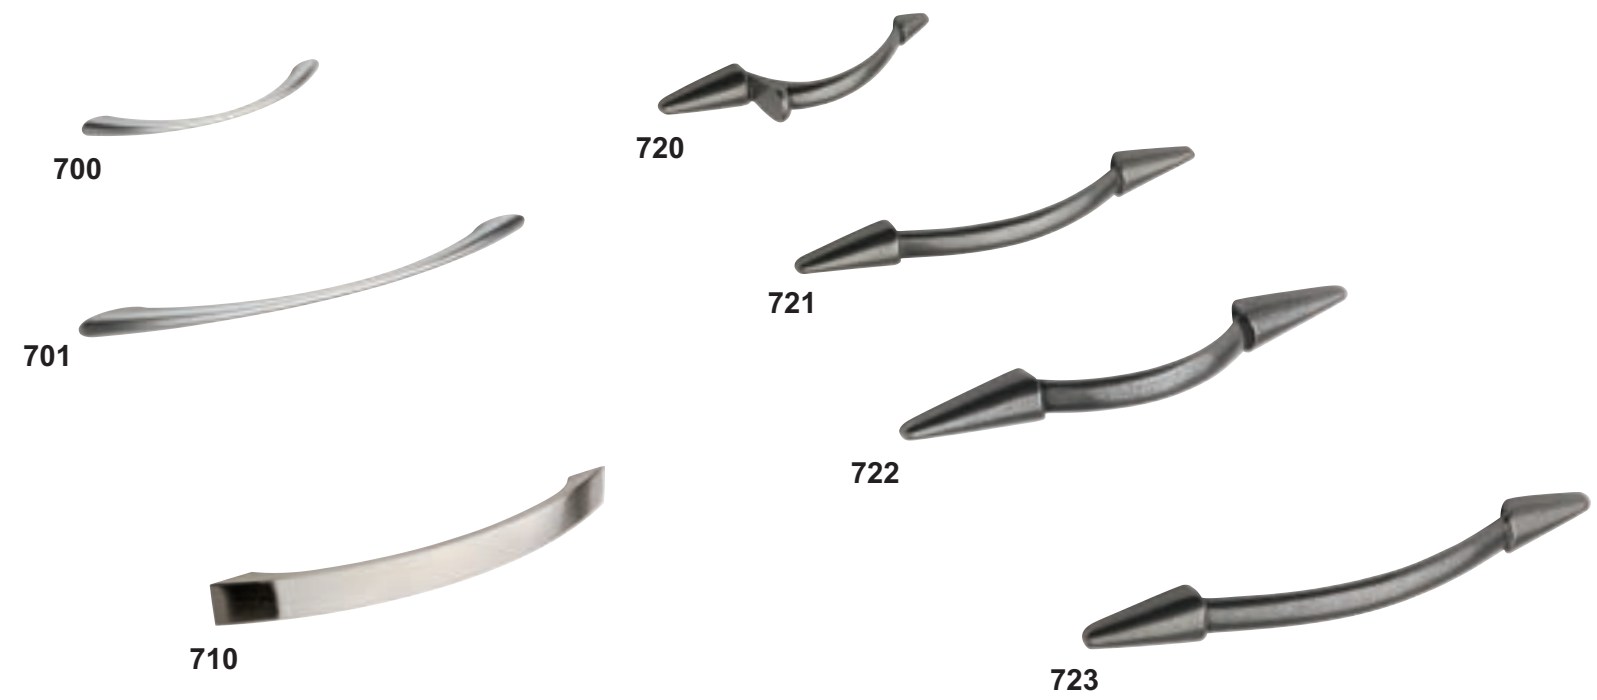

Endless flexibility to create another dimension to your design.

Our extensive selection of knobs and pulls comes in a range of finishes including stainless look, brushed steel, nickel & titanium finish and chrome, and includes a selection of Gemstone handles to inspire and meet your personal tastes.

There are 19 optional widths available from 188mm wide to 1185mm wide. Codes 610 - 628.

There are 18 optional widths available from 197mm wide to 1145mm wide. Codes 650 - 666.

805

781

791

801

871

792