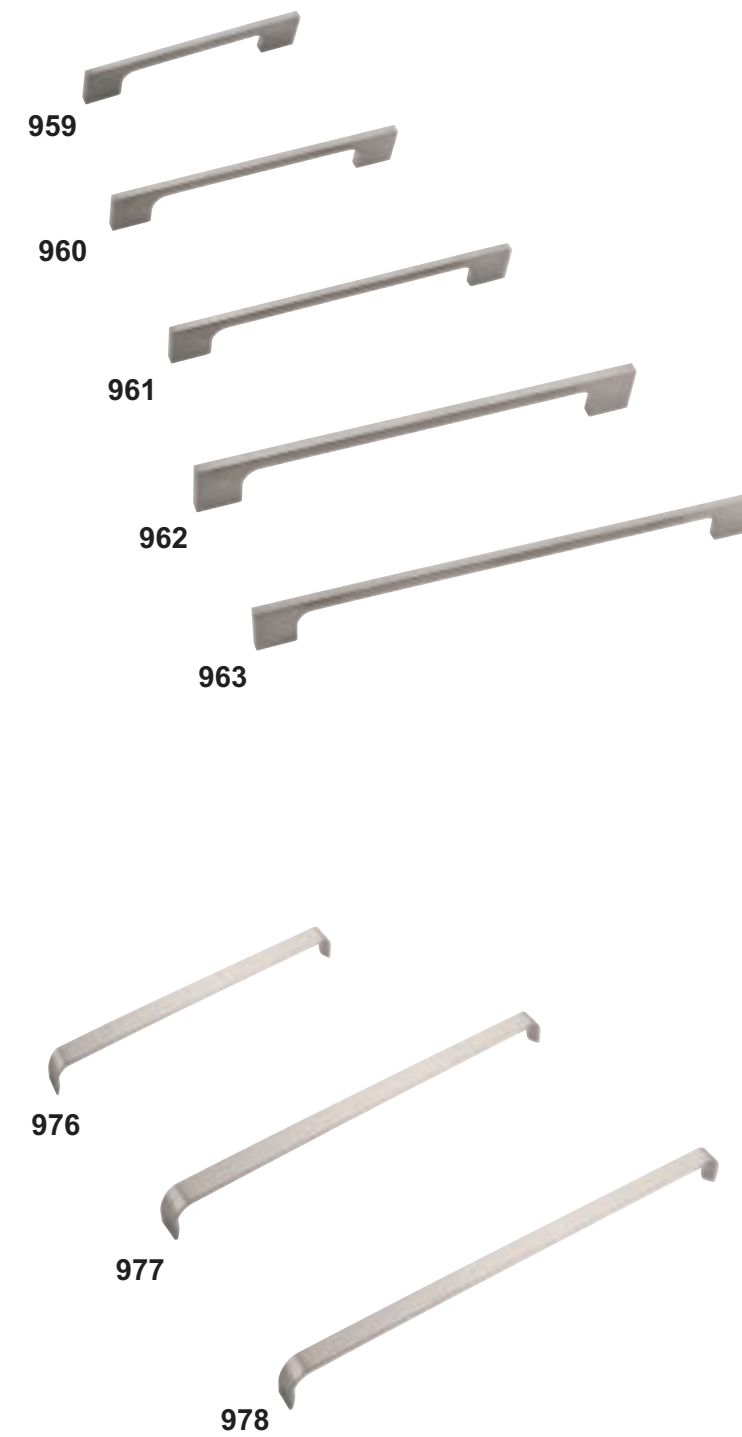

There are 19 optional widths available from 188mm wide to 1185mm wide. Codes 610 - 628.

There are 18 optional widths available from 197mm wide to 1145mm wide. Codes 650 - 666.

805

781

791

801

871

792

872

806

911

914

918

920

923

925

912

915

919

921

924

926

917

Wooden Knobs 40mm Diameter

Wooden Knobs 55mm Diameter

Great care has been taken in the photography of all products which are portrayed in this catalogue. Due to the variables in photographic, reprographic and printing processes, colours may vary from those of the actual products. As we have a policy of continued improvement and development, we reserve the right to amend colours, specifications or products without prior notice and without incurring liability.