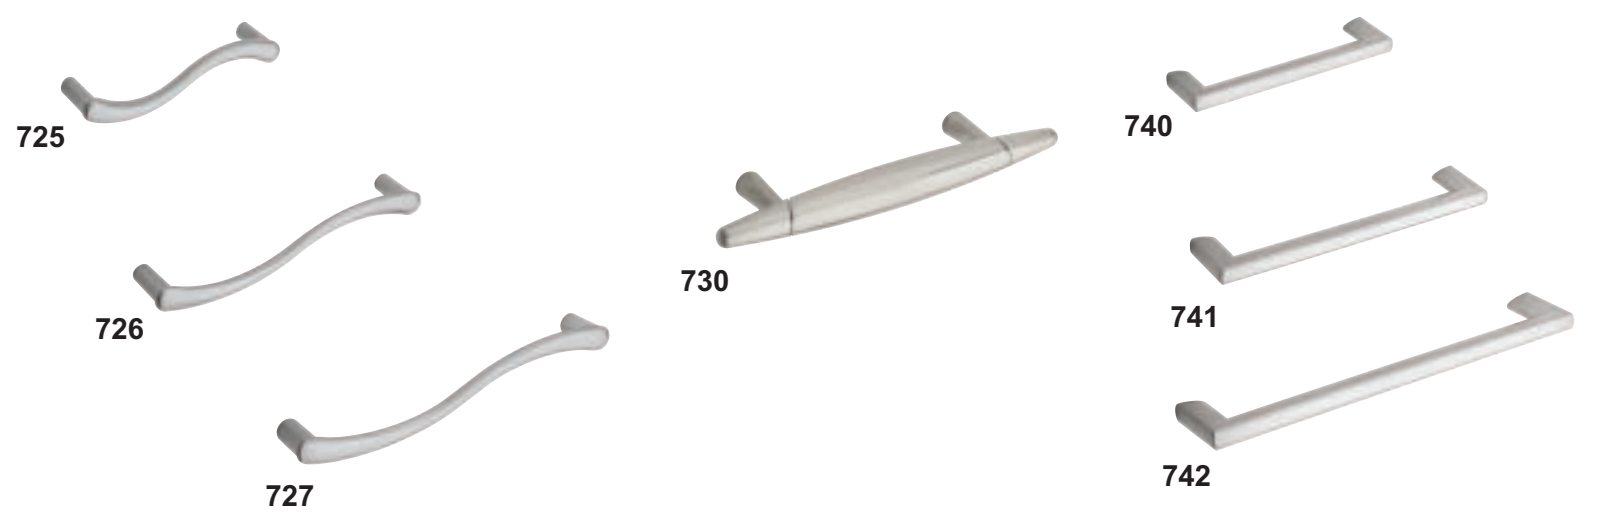

Endless flexibility to create another dimension to your design.

Our extensive selection of knobs and pulls comes in a range of finishes including stainless look, brushed steel, nickel & titanium finish and chrome, and includes a selection of Gemstone handles to inspire and meet your personal tastes.

There are 19 optional widths available from 188mm wide to 1185mm wide. Codes 610 - 628.

There are 18 optional widths available from 197mm wide to 1145mm wide. Codes 650 - 666.

805

781

791

801

871

792