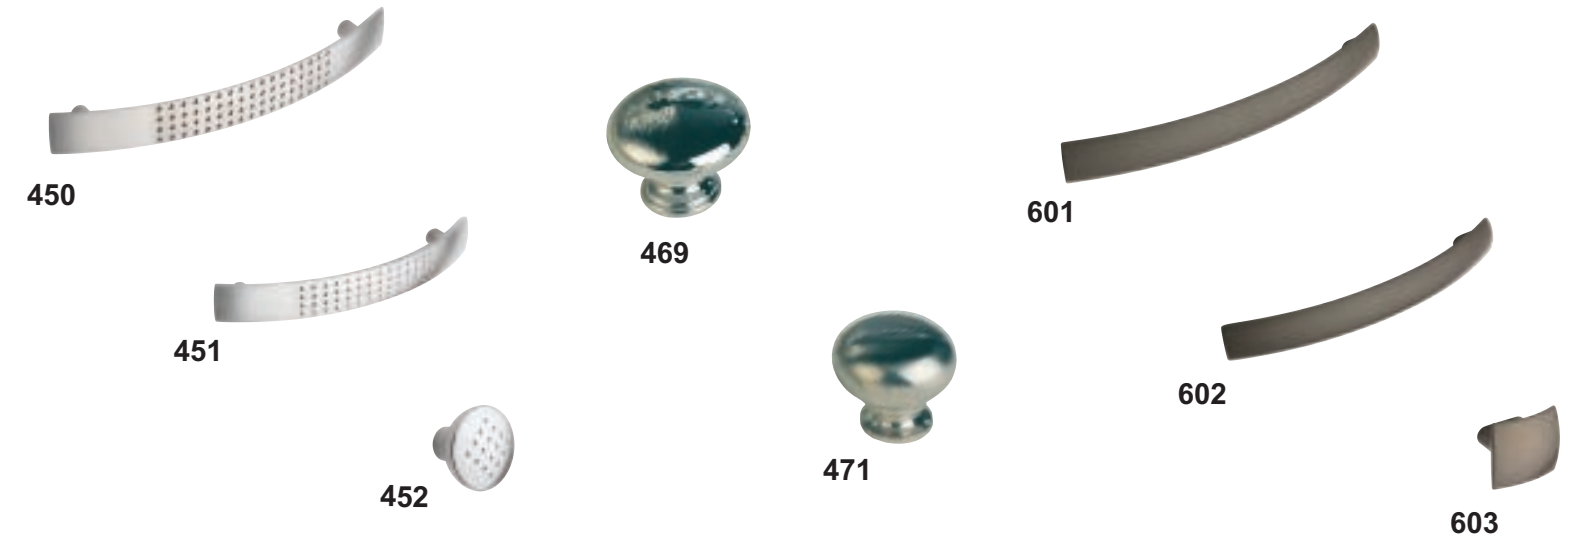

WOOD EFFECT Drawers (Type 2)

TANDEMBOX Antaro Drawers (Type 1)

Handles

Personalising your bedroom is completed through your choice of handle, and its positioning.

Mix styles contemporary with traditional, large with small, pull with knob. Vertical with horizontal.

Endless flexibility to create another dimension to your design.

Our extensive selection of knobs and pulls comes in a range of finishes including stainless look, brushed steel, nickel & titanium finish and chrome, and includes a selection of Gemstone handles to inspire and meet your personal tastes.

There are 19 optional widths available from 188mm wide to 1185mm wide. Codes 610 - 628.

There are 18 optional widths available from 197mm wide to 1145mm wide. Codes 650 - 666.

805

781

791

801

871

792