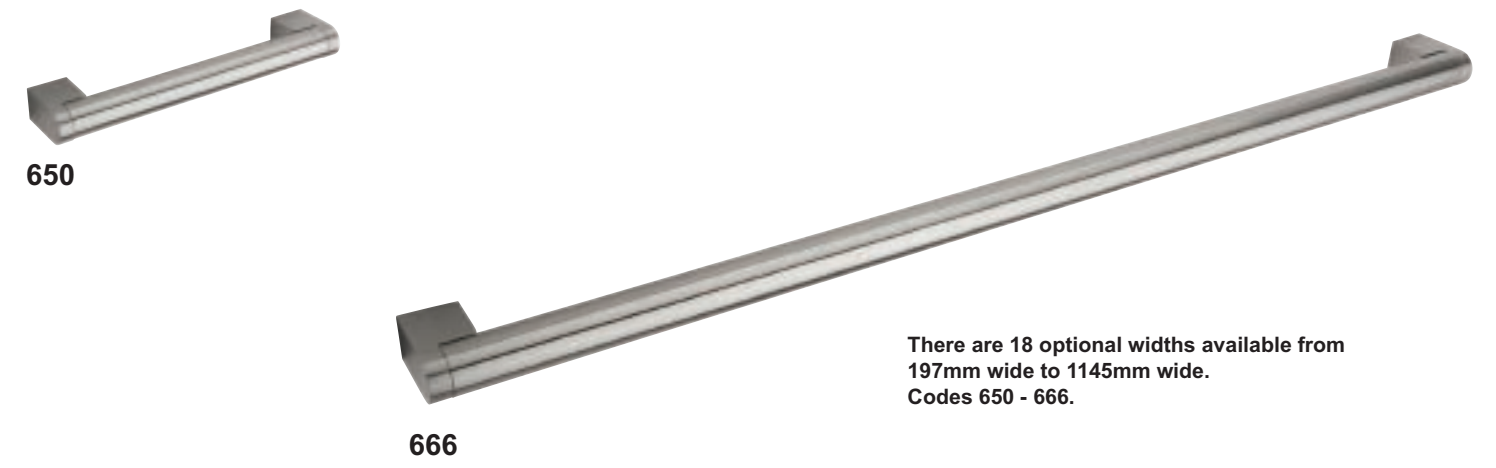

WOOD EFFECT Drawers (Type 2)

TANDEMBOX Antaro Drawers (Type 1)

Handles

Personalising your bedroom is completed through your choice of handle, and its positioning.

Mix styles contemporary with traditional, large with small, pull with knob. Vertical with horizontal.

Endless flexibility to create another dimension to your design.

Our extensive selection of knobs and pulls comes in a range of finishes including stainless look, brushed steel, nickel & titanium finish and chrome, and includes a selection of Gemstone handles to inspire and meet your personal tastes.

There are 19 optional widths available from 188mm wide to 1185mm wide. Codes 610 - 628.

There are 18 optional widths available from 197mm wide to 1145mm wide. Codes 650 - 666.

805

781

791

801

871

792