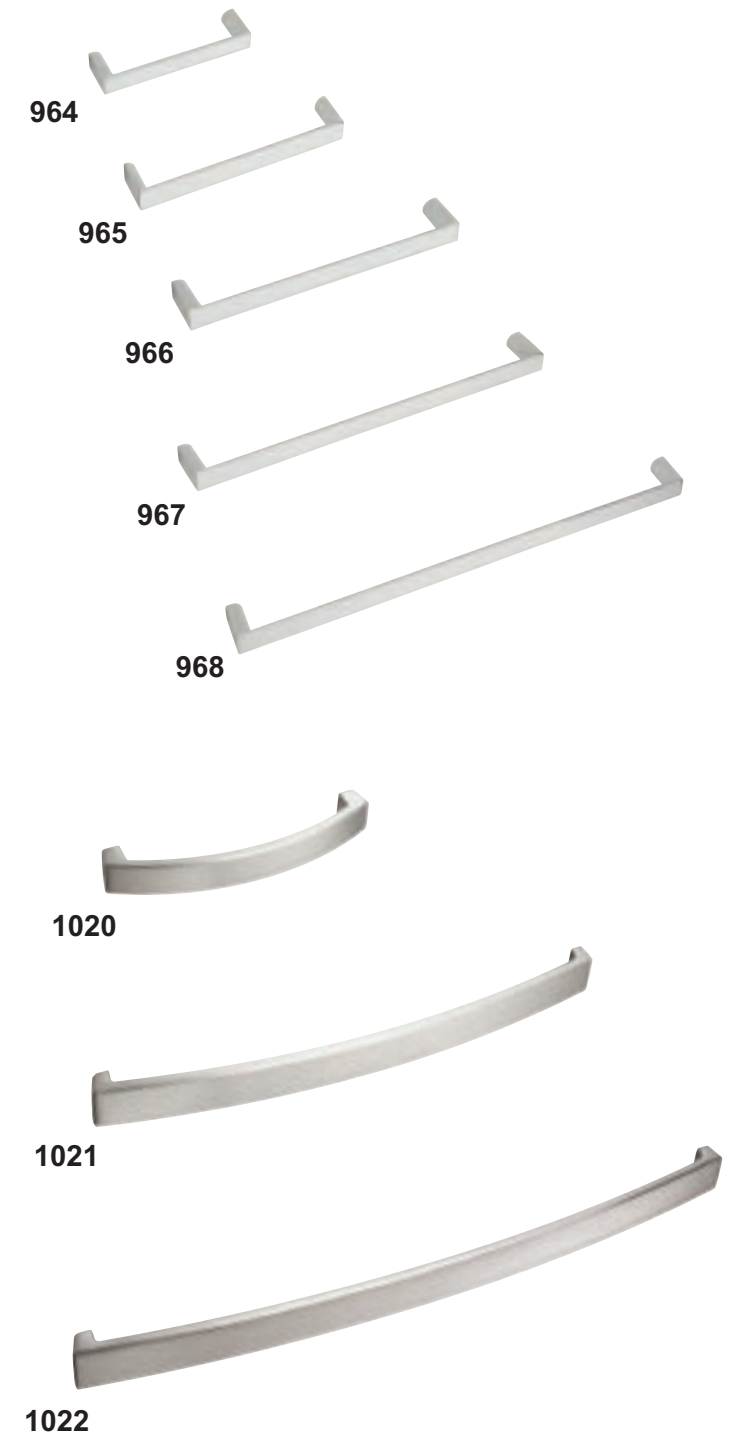

There are 19 optional widths available from 188mm wide to 1185mm wide. Codes 610 - 628.

There are 18 optional widths available from 197mm wide to 1145mm wide. Codes 650 - 666.

805

781

791

801

871

792

872

806

911

914

918

920

923

925

912

915

919

921

924

926

917

Wooden Knobs 40mm Diameter

Wooden Knobs 55mm Diameter

Great care has been taken in the photography of all products which are portrayed in this catalogue. Due to the variables in photographic, reprographic and printing processes, colours may vary from those of the actual products. As we have a policy of continued improvement and development, we reserve the right to amend colours, specifications or products without prior notice and without incurring liability.