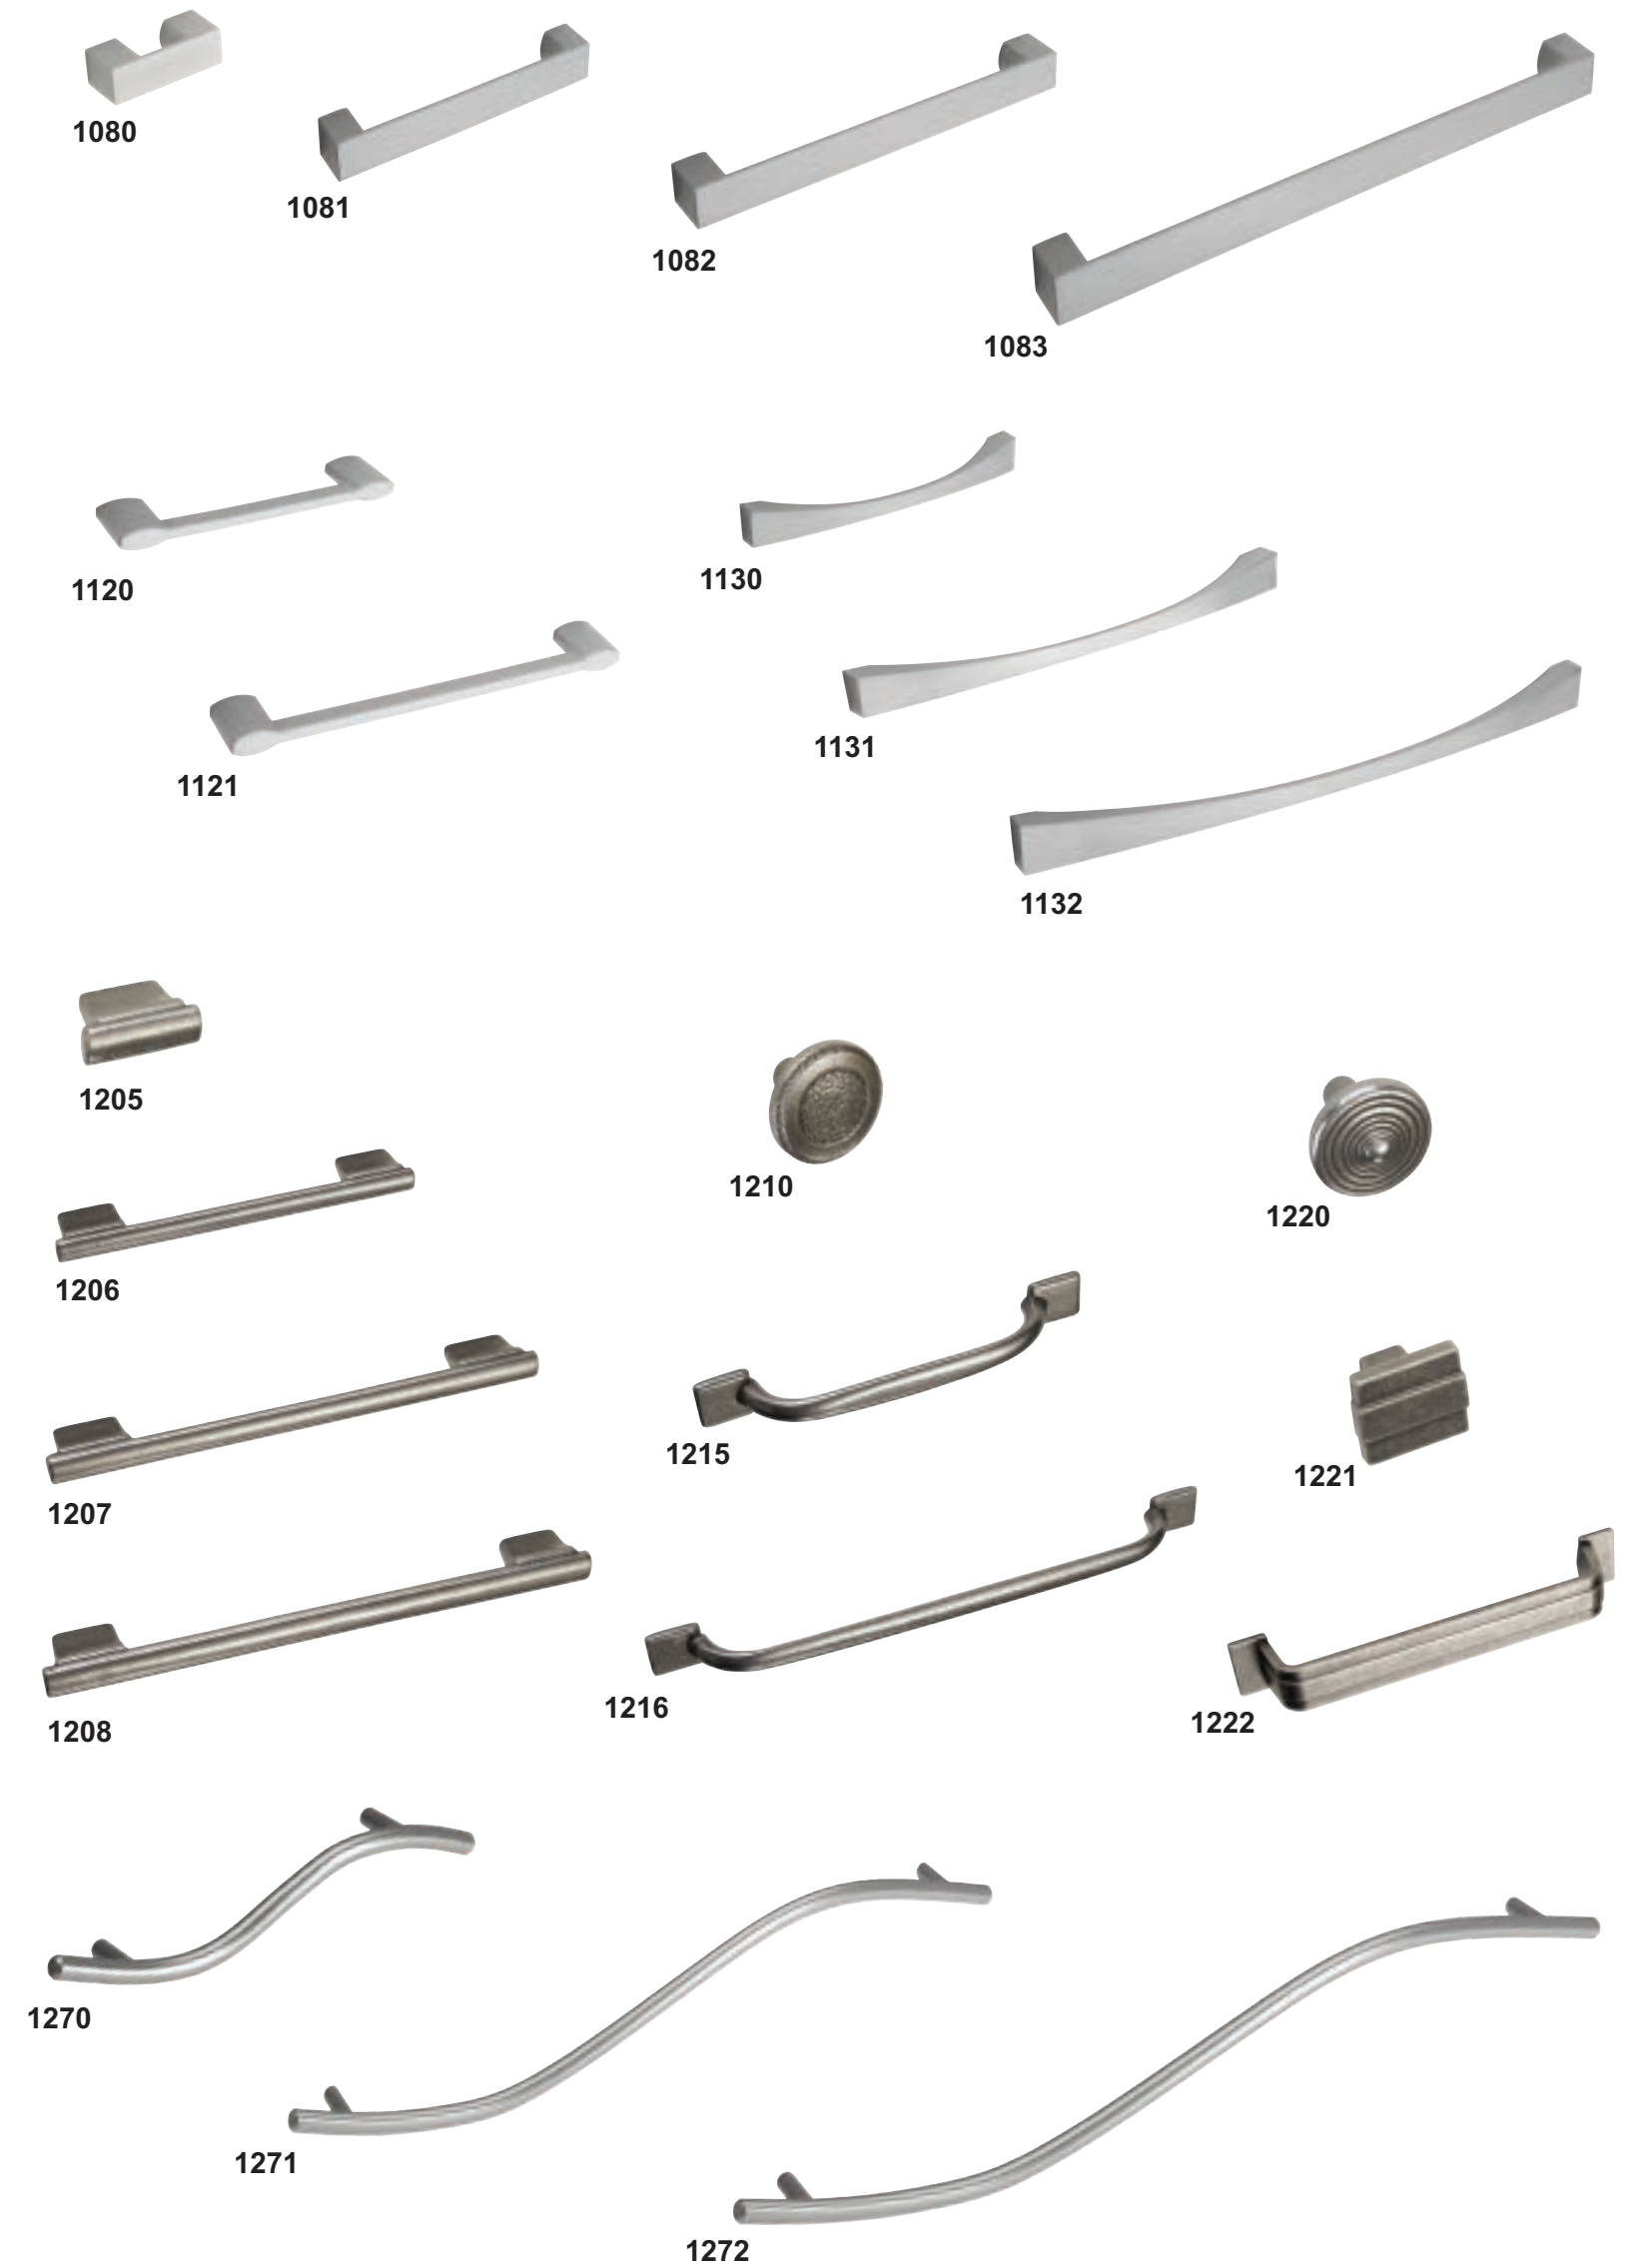

There are 19 optional widths available from 188mm wide to 1185mm wide. Codes 610 - 628.

There are 18 optional widths available from 197mm wide to 1145mm wide. Codes 650 - 666.

805

781

791

801

871

792

872

806

911

914

918

920

923

925

912

915

919

921

924

926

917

Wooden Knobs 40mm Diameter

Wooden Knobs 55mm Diameter

Great care has been taken in the photography of all products which are portrayed in this catalogue. Due to the variables in photographic, reprographic and printing processes, colours may vary from those of the actual products. As we have a policy of continued improvement and development, we reserve the right to amend colours, specifications or products without prior notice and without incurring liability.