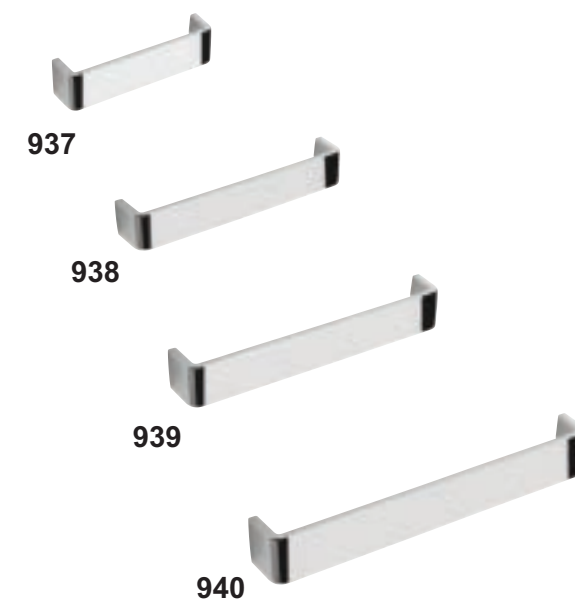

There are 19 optional widths available from 188mm wide to 1185mm wide. Codes 610 - 628.

There are 18 optional widths available from 197mm wide to 1145mm wide. Codes 650 - 666.

805

781

791

801

871

792

912

915

919

921

924

926

917

Wooden Knobs 40mm Diameter