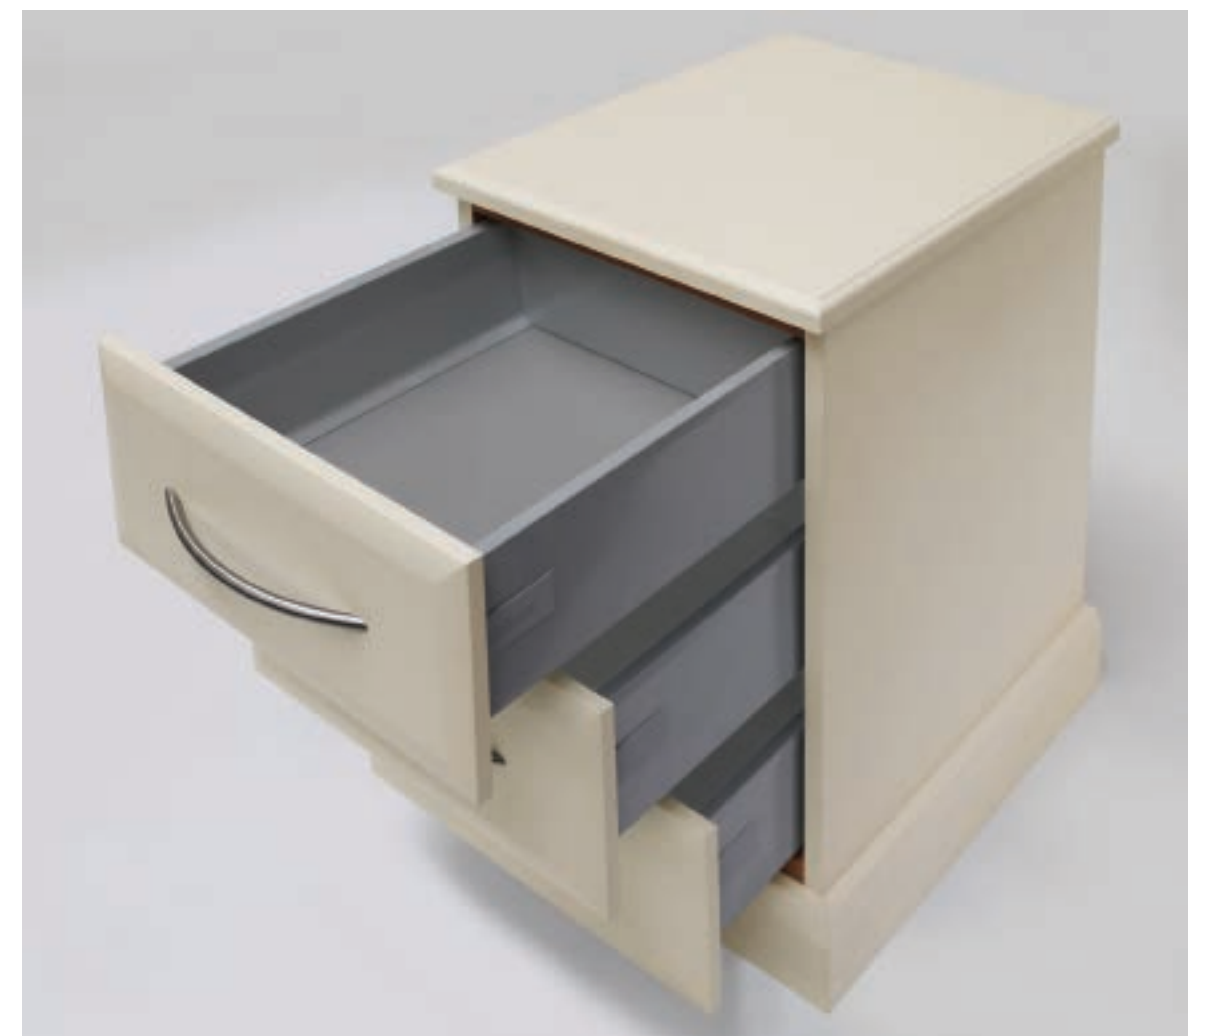

TANDEMBOX Antaro Drawers (Type 1)