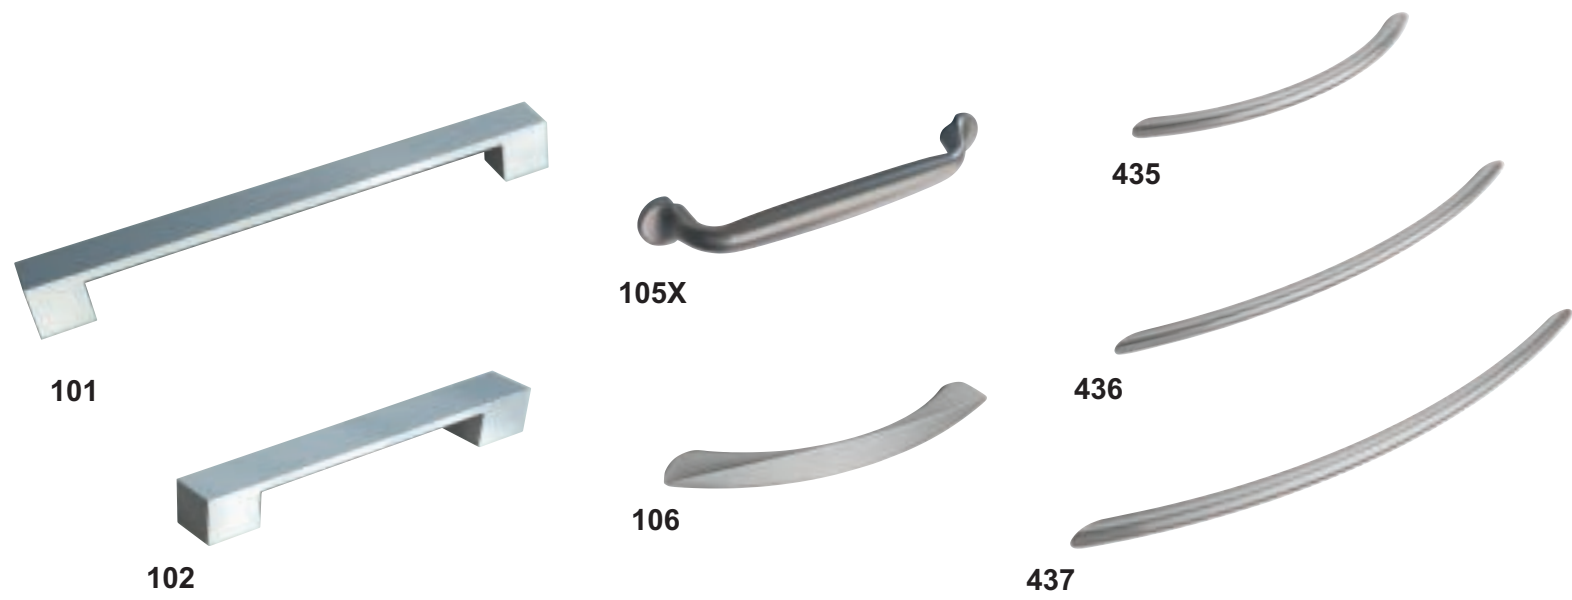

Endless flexibility to create another dimension to your design.

Our extensive selection of knobs and pulls comes in a range of finishes including stainless look, brushed steel, nickel & titanium finish and chrome, and includes a selection of Gemstone handles to inspire and meet your personal tastes.

There are 19 optional widths available from 188mm wide to 1185mm wide. Codes 610 - 628.

There are 18 optional widths available from 197mm wide to 1145mm wide. Codes 650 - 666.

805

781

791

801

871

792