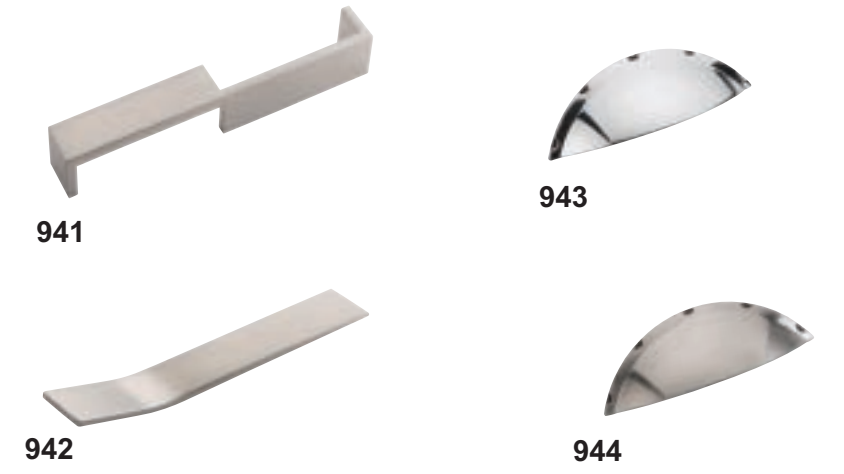

There are 19 optional widths available from 188mm wide to 1185mm wide. Codes 610 - 628.

There are 18 optional widths available from 197mm wide to 1145mm wide. Codes 650 - 666.

805

781

791

801

871

792

912

915

919

921

924

926

917

Wooden Knobs 40mm Diameter